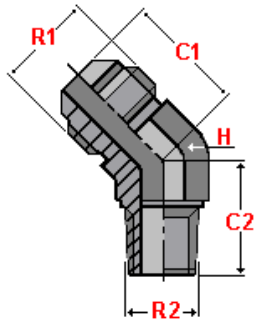

Balfit® SAE 37° Flared Pipe Fittings

Balfit® 45° Elbow Male Connector (JIC x NPT) – 35.540.

carbon steel JIC (SAE-ORB thread, 37° flared) male x NPT taper thread male 45° elbow connector

According to **ISO 8434-2** According to **SAE J514**

Material: Carbon Steel
Finish: Zinc-plated

part number	Ø tube		thread		dimensions			working pressure bar
	mm	inch	R1	R2	C1	C2	H	
35.540.0402	6	1/4"	7/16" – 20	1/8" – 27	20	18	14	345
35.540.0404	6	1/4"	7/16" – 20	1/4" – 18	21	20	14	345
35.540.0502	8	5/16"	1/2" – 20	1/8" – 18	22	20	14	345
35.540.0504	8	5/16"	1/2" – 20	1/4" – 18	22	20	14	345
35.540.0604	10	3/8"	9/16" – 18	1/4" – 18	22	20	14	345
35.540.0606	10	3/8"	9/16" – 18	3/8" – 18	22	23	19	275
35.540.0608	10	3/8"	9/16" – 18	1/2" – 14	22	28	22	210
35.540.0806	12	1/2"	3/4" – 16	3/8" – 18	19	23	19	275
35.540.0808	12	1/2"	3/4" – 16	1/2" – 14	19	28	22	210
35.540.0812	12	1/2"	3/4" – 16	3/4" – 14	19	29	27	170
35.540.1006	14	5/8"	7/8" – 14	3/8" – 18	29	23	22	240
35.540.1008	15	5/8"	7/8" – 14	1/2" – 14	29	28	22	210
35.540.1012	16	5/8"	7/8" – 14	3/4" – 14	29	29	27	170
35.540.1208	18	3/4"	1.1/16" – 12	1/2" – 14	29	28	27	210
35.540.1212	20	3/4"	1.1/16" – 12	3/4" – 14	29	29	27	170
35.540.1612	25	1"	1.5/16" – 12	3/4" – 14	29	29	35	170
35.540.1616	25	1"	1.5/16" – 12	1" – 11.1/2"	38	38	35	140
35.540.2016	32	1.1/4"	1.5/8" – 12	1" – 11.1/2"	42	43	44	140
35.540.2020	32	1.1/4"	1.5/8" – 12	1.1/4" – 11.1/2"	42	43	44	80
35.540.2424	38	1.1/2"	1.7/8" – 12	1.1/2" – 11.1/2"	44	43	50	70
35.540.3232	50	2"	2.1/2" – 12	2" – 11.1/2"	53	52	65	70

also available:

Balfit® Stainless Steel 45° Elbow Connector

(add an 'S' at the end of the part number; ex: 35.540.0806 S)

Construction characteristics and dimensions may be changed at any time without prior notice.