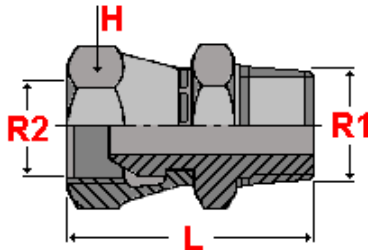

Balfit[®] NPT Connectors

Balfit[®] NPT Male x Swivel NPSM Female Connector – 35.282

carbon steel NPT Male x Swivel NPSM Female Connector

According to **ISO 8434-2** According to **SAE J514**

Material: Carbon Steel

Finish: Zinc-plated

part number	thread		dimensions		working pressure bar
	R1	R2	L	H	
35.282.0202	1/8" – 27	1/8" – 27	25	17	345
35.282.0402	1/4" – 18	1/8" – 27	30	17	345
35.282.0404	1/4" – 18	1/4" – 18	31	17	345
35.282.0406	1/4" – 18	3/8" – 18	32	22	275
35.282.0408	1/4" – 18	1/2" – 14	36	22	210
35.282.0604	3/8" – 18	1/4" – 18	33	22	275
35.282.0606	3/8" – 18	3/8" – 18	33	22	275
35.282.0608	3/8" – 18	1/2" – 14	33	25	210
35.282.0804	1/2" – 14	1/4" – 18	39	25	210
35.282.0806	1/2" – 14		40	25	210
35.282.0808	1/2" – 14	1/2" – 14	41	25	210
35.282.0812	1/2" – 14	3/4" – 14	44	32	170
35.282.1206	3/4" – 14	3/8" – 18	39	32	170
35.282.1208	3/4" – 14	1/2" – 14	42	32	
35.282.1212	3/4" – 14	3/4" – 14	44	32	170
35.282.1216		1" – 11.1/2"	45	36	140
35.282.1220	3/4" – 14	1.1/4" – 11.1/2"	47	46	80
35.282.1606	1" – 11.1/2"	3/8" – 18	46	36	140
35.282.1608	1" – 11.1/2"	1/2" – 14	46	36	140
35.282.1612	1" – 11.1/2"	3/4" – 14	47	36	140
35.282.1616	1" – 11.1/2"	1" – 11.1/2"	51	36	140
35.282.1620	1" – 11.1/2"	1.1/4" – 11.1/2"	52	46	80
35.282.2016	1.1/4" – 11.1/2"	1" – 11.1/2"	51	46	80
35.282.2020	1.1/4" – 11.1/2"	1.1/4" – 11.1/2"	52	46	
35.282.2024	1.1/4" – 11.1/2"	1.1/2" – 11.1/2"	56	55	70
35.282.2420	1.1/2" – 11.1/2"		55	55	70
35.282.2424	1.1/2" – 11.1/2"	1.1/2" – 11.1/2"	56	55	70
35.282.3232	2" – 11.1/2"	2" – 11.1/2"	60	65	70

also available:

Balfit[®] Stainless Steel NPT Male x Swivel NPSM Female Connector

(add an 'S' at the end of the part number; ex: 35.282.0404 S)

Construction characteristics and dimensions may be changed at any time without prior notice.