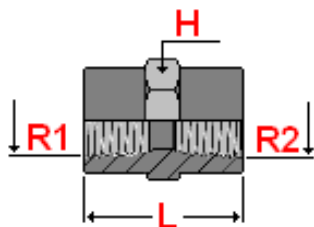

Balfit[®] NPT Connectors

Balfit[®] NPT Female NPT x NPT Female Connector – 35.281.

carbon steel NPT Female NPT x NPT Female Connector

According to **ISO 8434-2** According to **SAE J514**

Material: Carbon Steel

Finish: Zinc-plated

part number	thread		dimensions				working pressure bar
	R1	R2	L		H		
35.281.0202	1/8" – 27	1/8" – 27	19		14	345	
35.281.0402	1/4" – 18	1/8" – 27	29		19	345	
35.281.0404	1/4" – 18	1/4" – 18	29		19	345	
35.281.0602	3/8" – 18	1/8" – 27	29		19	275	
35.281.0604	3/8" – 18	1/4" – 18	29		19	275	
35.281.0606	3/8" – 18	3/8" – 18	29		19	275	
35.281.0802	1/2" – 14	1/8" – 27	38		27	210	
35.281.0804	1/2" – 14	1/4" – 18	38		27	210	
35.281.0806	1/2" – 14	3/8" – 18	38		27	210	
35.281.0808	1/2" – 14	1/2" – 14	38		27	210	
35.281.1204	3/4" – 14	1/4" – 18	38		36	170	
35.281.1206	3/4" – 14	3/8" – 18	39		36	170	
35.281.1208	3/4" – 14	1/2" – 14	39		36	170	
35.281.1212	3/4" – 14	3/4" – 14	39			170	
35.281.1606	1" – 11.1/2"	3/8" – 18	39		41	140	
35.281.1608	1" – 11.1/2"	1/2" – 14	48		41	140	
35.281.1612	1" – 11.1/2"	3/4" – 14	48		41	140	
35.281.1616	1" – 11.1/2"	1" – 11.1/2"	48		41	140	
35.281.2012	1.1/4" – 11.1/2"	3/4" – 14	49		50	80	
35.281.2016	1.1/4" – 11.1/2"	1" – 11.1/2"	49		50	80	
35.281.2020	1.1/4" – 11.1/2"	1.1/4" – 11.1/2"	49		50	80	
35.281.2416	1.1/2" – 11.1/2"	1" – 11.1/2"	49		60	70	
35.281.2420	1.1/2" – 11.1/2"	1.1/4" – 11.1/2"	49		60	70	
35.281.2424	1.1/2" – 11.1/2"	1.1/2" – 11.1/2"	49		60	70	
35.281.3232	2" – 11.1/2"	2" – 11.1/2"	50		75	70	

also available:

Balfit[®] Stainless Steel NPT Female NPT x NPT Female Connector

(add an 'S' at the end of the part number; ex: 35.281.0808 S)

Construction characteristics and dimensions may be changed at any time without prior notice.