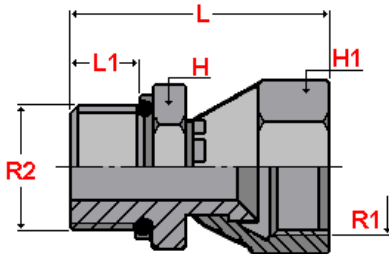

Balfit® SAE 37° Flared Pipe Fittings

Balfit® Swivel Connector JIC Female x BSPP Male – 35.235.

carbon steel Swivel Connector JIC Female x BSP Male

According to *ISO 8434-2* According to *SAE J514*

Material: Carbon Steel
Finish: Zinc-plated

part number	thread		dimensions				working pressure bar
	R1	R2	L	L1	H	H1	
35.235.0402	7/16" – 20	1/8" – 28	24	10	14	15	345
35.235.0404	7/16" – 20	1/4" – 19	26	12	19	15	345
35.235.0504	1/2" – 20	1/4" – 19	26,5	12	19	17	345
35.235.0604	9/16" – 18	1/4" – 19	27	12	19	19	345
35.235.0606	9/16" – 18	3/8" – 19	30,5	13,5	22	19	345
35.235.0804	3/4" – 16	1/4" – 19	29	12	19	24	345
35.235.0806	3/4" – 16	3/8" – 19	32,5	13,5	22	24	310
35.235.1006	7/8" – 14	3/8" – 19	33	13,5	22	27	240
35.235.0608	9/16" – 18	1/2" – 14	35	16	27	19	240
35.235.0808	3/4" – 16	1/2" – 14	37	16	27	24	240
35.235.1008	7/8" – 14	1/2" – 14	37,5	16	27	27	240
35.235.1010	7/8" – 14	5/8" – 14	39	17,5	30	27	240
35.235.0812	3/4" – 16	3/4" – 14	40	18,5	32	24	240
35.235.1012	7/8" – 14	5/8" – 14	41	18,5	32	27	240
35.235.1212	1.1/16" – 12	3/4" – 14	42	18,5	32	32	210
35.235.1612	1.5/16" – 12	3/4" – 14	42	18,5	32	41	210
35.235.1616	1.5/16" – 12	1" – 11	46,5	20,5	41	41	210
35.235.2020	1.5/8" – 12	1.1/4" – 11	50	20,5	50	50	170
35.235.2420	1.7/8" – 12	1.1/4" – 11	50	20,5	50	55	140
35.235.2424	1.7/8" – 12	1.1/2" – 11	52,5	23	55	55	140
35.235.3232	2.1/2" – 12	2" – 11	57,5	25,5	70	75	80

also available:

Balfit® Stainless Steel Swivel Connector JIC Female x BSPP Male

(add an 'S' at the end of the part number; ex: 35.235.0808 S)

Construction characteristics and dimensions may be changed at any time without prior notice.