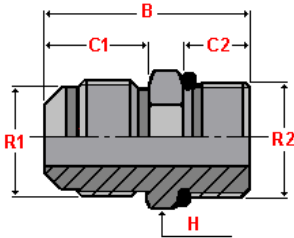

Balfit[®] SAE 37° Flared Pipe Fittings

Balfit[®] JIC x SAE-ORB Straight Male Connector – 35.220.

carbon steel JIC x SAE-ORB straight male connector

According to **ISO 8434-2** According to **SAE J514**

Material: Carbon Steel
Finish: Zinc-plated

part number	∅ tube		thread		dimensions				working pressure
	mm	inch	R1	R2	B	C1	C2	H	bar
35.220.0404	6	1/4"	7/16" – 20	7/16" – 20	31	14	9	14	345
35.220.0405	6	1/4"	7/16" – 20	1/2" – 20	31	14	9	16	345
35.220.0406	6	1/4"	7/16" – 20	9/16" – 18	33	44	10	17	345
35.220.0505	8	5/16"	1/2" – 20	1/2" – 20	31	14	9	16	345
35.220.0606	10	3/8"	9/16" – 18	9/16" – 18	33	14	10	17	345
35.220.0608	10	3/8"	9/16" – 18	3/4" – 16	35	14	11	22	310
35.220.0808	12	1/2"	3/4" – 16	3/4" – 16	38	17	11	22	310
35.220.0810	12	1/2"	3/4" – 16	7/8" – 14	41	17	13	27	240
35.220.1008	14	5/8"	7/8" – 14	3/4" – 16	41	19	11	24	240
35.220.1010	15	5/8"	7/8" – 14	7/8" – 14	43	19	13	27	240
35.220.1012	16	5/8"	7/8" – 14	1.1/16" – 12	47	19	15	32	240
35.220.1210	20	3/4"	1.1/16" – 12	7/8" – 14	46	22	13	27	240
35.220.1212	20	3/4"	1.1/16" – 12	1.1/16" – 12	50	22	15	32	240
35.220.1216	20	3/4"	1.1/16" – 12	1.5/16" – 12	51	22	15	38	210
35.220.1612	25	1"	1.5/16" – 12	1.1/16" – 12	51	23	15	36	210
35.220.1616	25	1"	1.5/16" – 12	1.5/16" – 12	52	23	15	38	210
35.220.2020	32	1.1/4"	1.5/8" – 12	1.5/8" – 12	55	24	15	50	170
35.220.2424	38	1.1/2"	1.7/8" – 12	1.7/8" – 12	60	28	15	55	140

also available:

Balfit[®] Stainless Steel Straight Male Connector JIC x SAE-ORB

(add an 'S' at the end of the part number; ex: 35.220.0808 S)

Construction characteristics and dimensions may be changed at any time without prior notice.